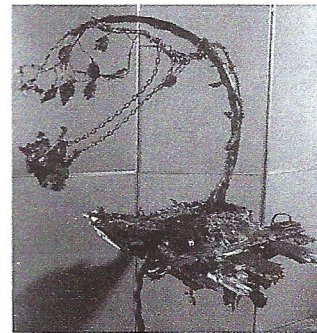

18 in x 24 in
Collage using paper
Mary Berge
Dawson Creek

Silent Midnight

16 in x 20 in
Acrylic
Calvin Kruk
Dawson Creek

Country Garden

24 in x 48 in
Clay mural
Time Out for Seniors,
Dawson Creek Art Gallery
Dawson Creek

Old Lady Swing

72 in x 48 in x 48 in
Mixed-media sculpture
Emily Mattson
Rolla

Ms. Fertility

24 in x 7 in x 6.5 in
Clay
Inez Demuyneck
Dawson Creek

Children's Choice

27.25 in x 22.75 in
Watercolor
Shirley Ravelli
Dawson Creek