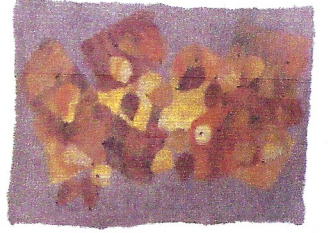

celebrating BC's emerging visual artists

ARTIST OVERVIEW

Tri Color Play
30 in x 24 in
wool
Kitimat
Northwest

Osprey
35 in x 95 in x 30 in
wire, plaster of Paris,
rocks, driftwood
Terrace
Northwest

Dirty Dishes #9
36 in x 24 in
acrylic and oil
Kitimat
Northwest

Moroccan Blue
19.25 in x 20.5 in
acrylic
Chetwynd
Peace Laird

Portrait Mask
cedar, human hair, paint
Kitimat
Northwest

The Chair
48 in x 48 in x 48 in
mixed media
Rolla
Peace Laird

Elevation
18 in x 12 in
acrylic
Dawson Creek
Peace Laird